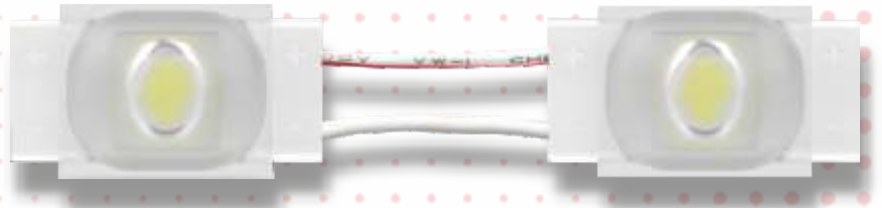

**TMT LEDs USA LLC**  
 Irving, Texas 75063 USA  
 info@tmtledsusa.com  
 www.tmtledsusa.com

**Datasheet  
 Game Player  
 TDS-Tiny**

**Tiny LED Module**

The TMT LEDs Silver Series Tiny LED module is designed for channel letter with a narrow stroke width. With its small footprint, the Tiny module fits in strokes as narrow as 0.5" with clear light dispersion. It features the same CrystaLens optics and has a 170° x 130° wide viewing angle that expands its coverage evenly across the face requiring fewer modules per letter than other comparable products in the market.

**Features**

- 37-41 lumens per module
- IP 67 rated
- Very small footprint 0.33" x 0.63"
- Good for narrow applications (as small as 0.5")
- Up to 115 lumens per watt
- Color options available
- Ideal for 1-3 inch Deep applications