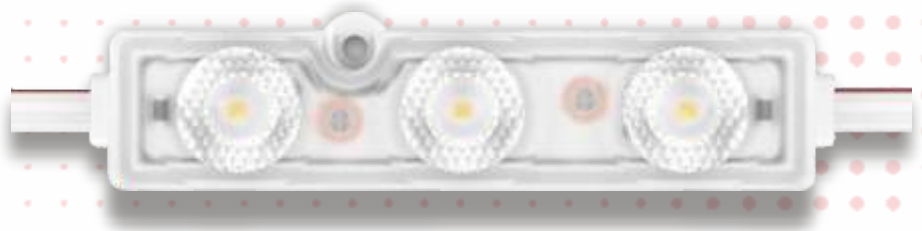

## Slim LED Module

### Description

The TMT LEDs Silver Series Slim LED module is designed to compete with and outperform other 3 diode economy modules in the market. The efficient design and CrystaLens optics deliver better light dispersion over large areas, requiring fewer modules per sign. Available in .72 Watt and 1.08 Watt.

### Features

- 70-120 lumens per module
- IP 67 rated
- Up to 115 lumens per watt
- Color options available
- Reliable and economical solution